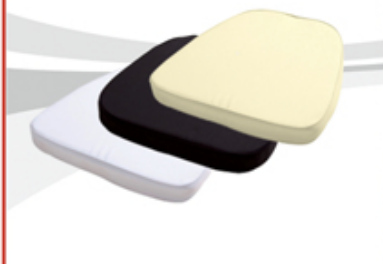

DPS-D50

Material: Polycarbonate
Detachable Anti-Slip
Size: 41x45x92"
4 Pieces in 1 Carton
NW: 4.8 kg GW: 20-21 kg
Available in any colour/transparent
Cushion: DPS-D55

DPS-L8

Material: Polycarbonate
Detachable Anti-Slip
Size: 40x45x88.5"
4 Pieces in 1 Carton
NW: 4.8 kg GW: 20-21 kg
Available in any colour/transparent
Cushion: DPS-D55

DPS-D55

Material: Cotton - Poliester & Foam
Size: 42x40x4.5"
Colour: White, Black & Beige

SPANISH POLYCARBONATE BANQUET CHAIRS